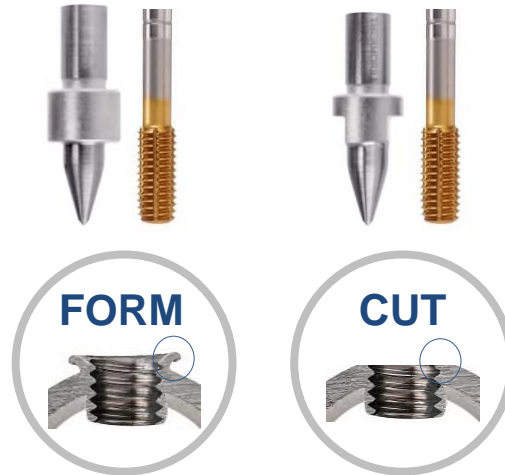

Tool-Set

Select the tool sets for the required thread sizes taking into account the max. material thickness. A tool set consists of a thermal drill and the associated one thread former.

Thread size	For sockets <u>with</u> a collar			For sockets <u>without</u> a collar			
	Art.-Num.	Max. Mat. thickness [mm]	Stock	Art.-Num.	Max. Mat. thickness [mm]	Stock	
M 3	short	TSM3FS	1,5	✓	TSM3CS	1,5	✓
	long	TSM3FL	2,0	✓	TSM3CL	3,0	✓
M 4	short	TSM4FS	1,5	✓	TSM4CS	2,0	✓
	long	TSM4FL	2,5	✓	TSM4CL	4,0	✓
M 5	short	TSM5FS	2,0	✓	TSM5CS	3,0	✓
	long	TSM5FL	3,0	✓	TSM5CL	4,5	✓
M 6	short	TSM6FS	2,0	✓	TSM6CS	3,0	✓
	long	TSM6FL	3,5	✓	TSM6CL	5,0	✓
M 8	short	TSM8FS	2,5	✓	TSM8CS	4,0	✓
	long	TSM8FL	4,0	✓	TSM8CL	6,0	✓
M 10	short	TSM10FS	2,5	✓	TSM10CS	4,0	✓
	long	TSM10FL	4,5	✓	TSM10CL	6,5	✓
M 12	short	TSM12FS	3,0	✓	TSM12CS	4,5	✓
	long	TSM12FL	5,0	✓	TSM12CL	7,0	✓
M 14	short	TSM14FS	3,0	✓	TSM14CS	4,5	✓
	long	TSM14FL	5,0	✓	TSM14CL	7,0	✓
M 16	short	TSM16FS	3,5	✓	TSM16CS	5,0	✓
	long	TSM16FL	6,0	✓	TSM16CL	8,0	✓
M 18	short	TSM18FS	3,5	✓	TSM18CS	5,0	✓
	long	TSM18FL	6,0	✓	TSM18CL	8,0	✓
M 20	short	TSM20FS	4,0	✓	TSM20CS	6,0	✓
	long	TSM20FL	8,0	✓	TSM20CL	10,0	✓
G 1/8"	short	TSG18FS	2,5	✓	TSG14CS	4,0	✓
	long	TSG18FL	4,5	✓	TSG14CL	6,5	✓
G 1/4"	short	TSG14FS	2,5	✓	TSG14CS	4,0	✓
	long	TSG14FL	5,0	✓	TSG14CL	7,0	✓
G 3/8"	short	TSG38FS	2,5	✓	TSG38CS	4,0	✓
	long	TSG38FL	5,0	✓	TSG38CL	7,0	✓
G 1/2"	short	TSG12FS	2,5	✓	TSG12CS	4,0	✓